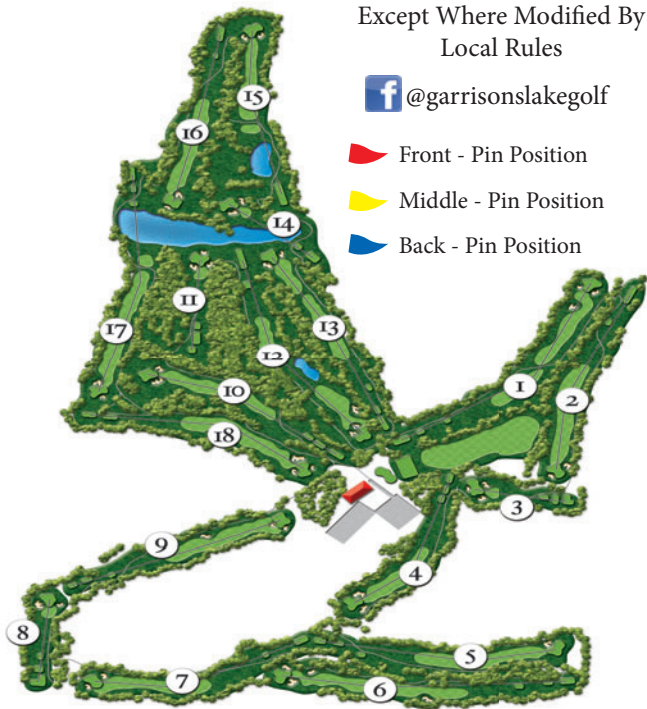

USGA Rules Govern All Play
 Except Where Modified By
 Local Rules

 @garrisonslakegolf

-  Front - Pin Position
-  Middle - Pin Position
-  Back - Pin Position

Recommended Tee Locations Based on Driver Distance

	Driver Carry Distance	Total Distance with roll	Recommended 18 Hole Yardage
	100 yards	125 yards	3456 yards
	150 yards	175 yards	4299 yards
	175 yards	200 yards	5046 yards
	200 yards	220 yards	5675 yards
	225 yards	240 yards	6262 yards
	250 yards	265 yards	6698 yards
	275 yards	290 yards	7060 yards

101 West Fairways Circle
 Smyrna, Delaware 19977
 302.659.1206
www.garrisonslakegolf.com

BLUE	261	214	83	180	215	254	188	90	191	1676		189	125	330	212	67	184	196	271	206	1780	3456	M: 56.9/102 W: 59.7/112
GOLD	327	233	120	283	251	315	262	124	250	2165		238	145	370	262	73	232	223	321	270	2134	4299	M: 60.7/107 W: 64.4/117
GREEN	423	278	125	289	319	380	266	129	254	2463		318	150	375	301	124	320	272	449	274	2583	5046	M: 64.1/111 W: 68.5/121
ORANGE	428	353	130	294	350	426	328	134	330	2773		323	155	416	356	160	325	342	454	373	2904	5677	M: 67.4/118 W: 72.8/123
WHITE	479	357	150	314	394	478	367	163	373	3075		351	175	466	409	167	369	377	487	386	3187	6262	70.5/120
RED	511	423	166	321	422	508	391	183	395	3320		382	190	484	433	186	388	391	515	409	3378	6698	72.3/122
BLACK	535	449	185	350	437	527	412	200	403	3498		402	214	501	455	204	413	409	536	428	3562	7060	73.7/128